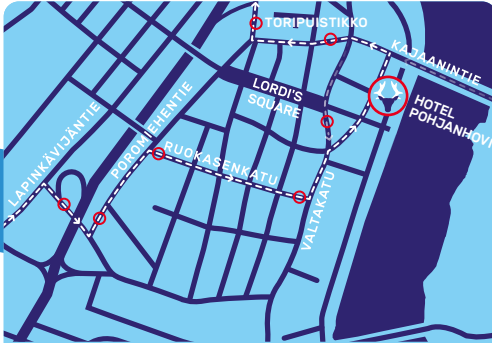

# SANTA'S VILLAGE - CITY - OUNASVAARA

Stops in Rovaniemi city

Stops in Ounasvaara

## ROVANIEMI (Ounasvaara) - SANTA CLAUS VILLAGE

09:00	–	–	–	–	Ounasvaara Lakituvat Chalets
09:02	–	–	–	–	Lapland Hotels Sky Ounasvaara
09:15	–	–	–	–	Lapland Hotels Ounasvaara Chalets
09:30	10:30	12:30	13:30	14:30	Railway Station
9:35	10:35	12:35	13:35	14:35	City centre (Scandic Hotel Pohjanhovi)
9:45	10:45	12:50	13:50	14:50	SantaPark (1.12.-8.1.)
9:55	10:50	12:55	14:00	14:55	Santa Claus Village
–	–	S	14:05	–	Rovaniemi Airport

## SANTA CLAUS VILLAGE - ROVANIEMI (Ounasvaara)

9:50	–	12:50	13:50	14:50	Santapark (1.12.-8.1.)
10:00	12:00	13:00	14:00	15:00	Santa Claus Village
–	–	S	14:05	–	Rovaniemi Airport
10:10	12:10	13:10	14:15	15:10	City Centre (Valtakatu)
10:15	12:15	13:15	14:20	15:30	Railway Station
–	–	–	–	15:45	Ounasvaara Lakituvat Chalets
–	–	–	–	15:45	Lapland Hotels Sky Ounasvaara
–	–	–	–	16:00	Lapland Hotels Ounasvaara Chalets