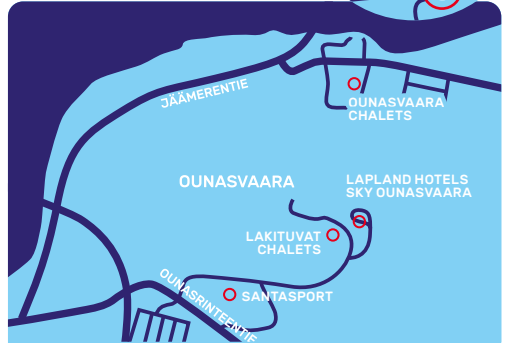

# SANTA'S VILLAGE - CITY - OUNASVAARA

Stops in Rovaniemi city

Stops in Ounasvaara

## ROVANIEMI (Ounasvaara) - SANTA CLAUS VILLAGE

09:00	–	–	–	–	Ounasvaara Lakituvat Chalets
09:02	–	–	–	–	Lapland Hotels Sky Ounasvaara
09:15	–	–	–	–	Lapland Hotels Ounasvaara Chalets
09:30	10:30	12:30	13:30	14:30	Railway Station
9:35	10:35	12:35	13:35	14:35	City centre (Scandic Hotel Pohjanhovi)
9:45	10:45	12:50	13:50	14:50	SantaPark (1.12.-8.1.)
9:55	10:50	12:55	14:00	14:55	Santa Claus Village
–	–	S	14:05	–	Rovaniemi Airport

## SANTA CLAUS VILLAGE - ROVANIEMI (Ounasvaara)

9:50	–	12:50	13:50	14:50	Santapark (1.12.-8.1.)
10:00	12:00	13:00	14:00	15:00	Santa Claus Village
–	–	S	14:05	–	Rovaniemi Airport
10:10	12:10	13:10	14:15	15:10	City Centre (Valtakatu)
10:15	12:15	13:15	14:20	15:30	Railway Station
–	–	–	–	15:45	Ounasvaara Lakituvat Chalets
–	–	–	–	15:45	Lapland Hotels Sky Ounasvaara
–	–	–	–	16:00	Lapland Hotels Ounasvaara Chalets