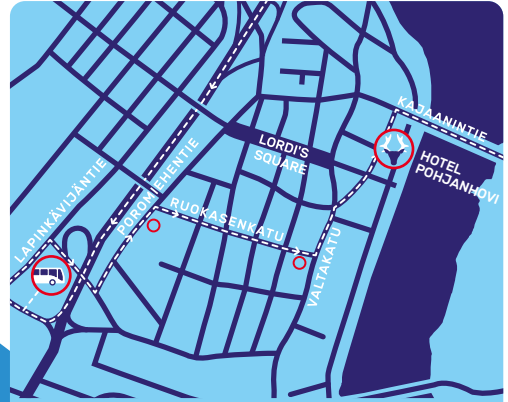

# RIDE THE BUS TO RANUA ZOO

We also stop at  
Santa Claus  
Village & Airport

  
**Ranua Zoo**  
The Arctic Zoo of Lapland

Stops in Rovaniemi city

## ROVANIEMI – RANUA

MON-SUN	MON-FRI	MON-FRI	
09:10	11:10	–	Santa Claus Village
09:15	11:15	–	Rovaniemi Airport
09:30	11:30	16:15	Rovaniemi Bus Station
09:35	11:35	16:20	Hotel Pohjanhovi
10:40	12:30	17:35	Ranua Zoo
10:45	12:35	17:40	Ranua Centre

## RANUA – ROVANIEMI

MON-FRI	MON-FRI	MON-SUN	
06:25	14:30	16:15	Ranua
06:30	14:35	16:20	Ranua Zoo
07:40	15:35	17:25	Rovaniemi Centre
07:45	15:40	17:30	Rovaniemi Bus station
Stops on request			Rovaniemi Airport
Stops on request			Santa Claus Village